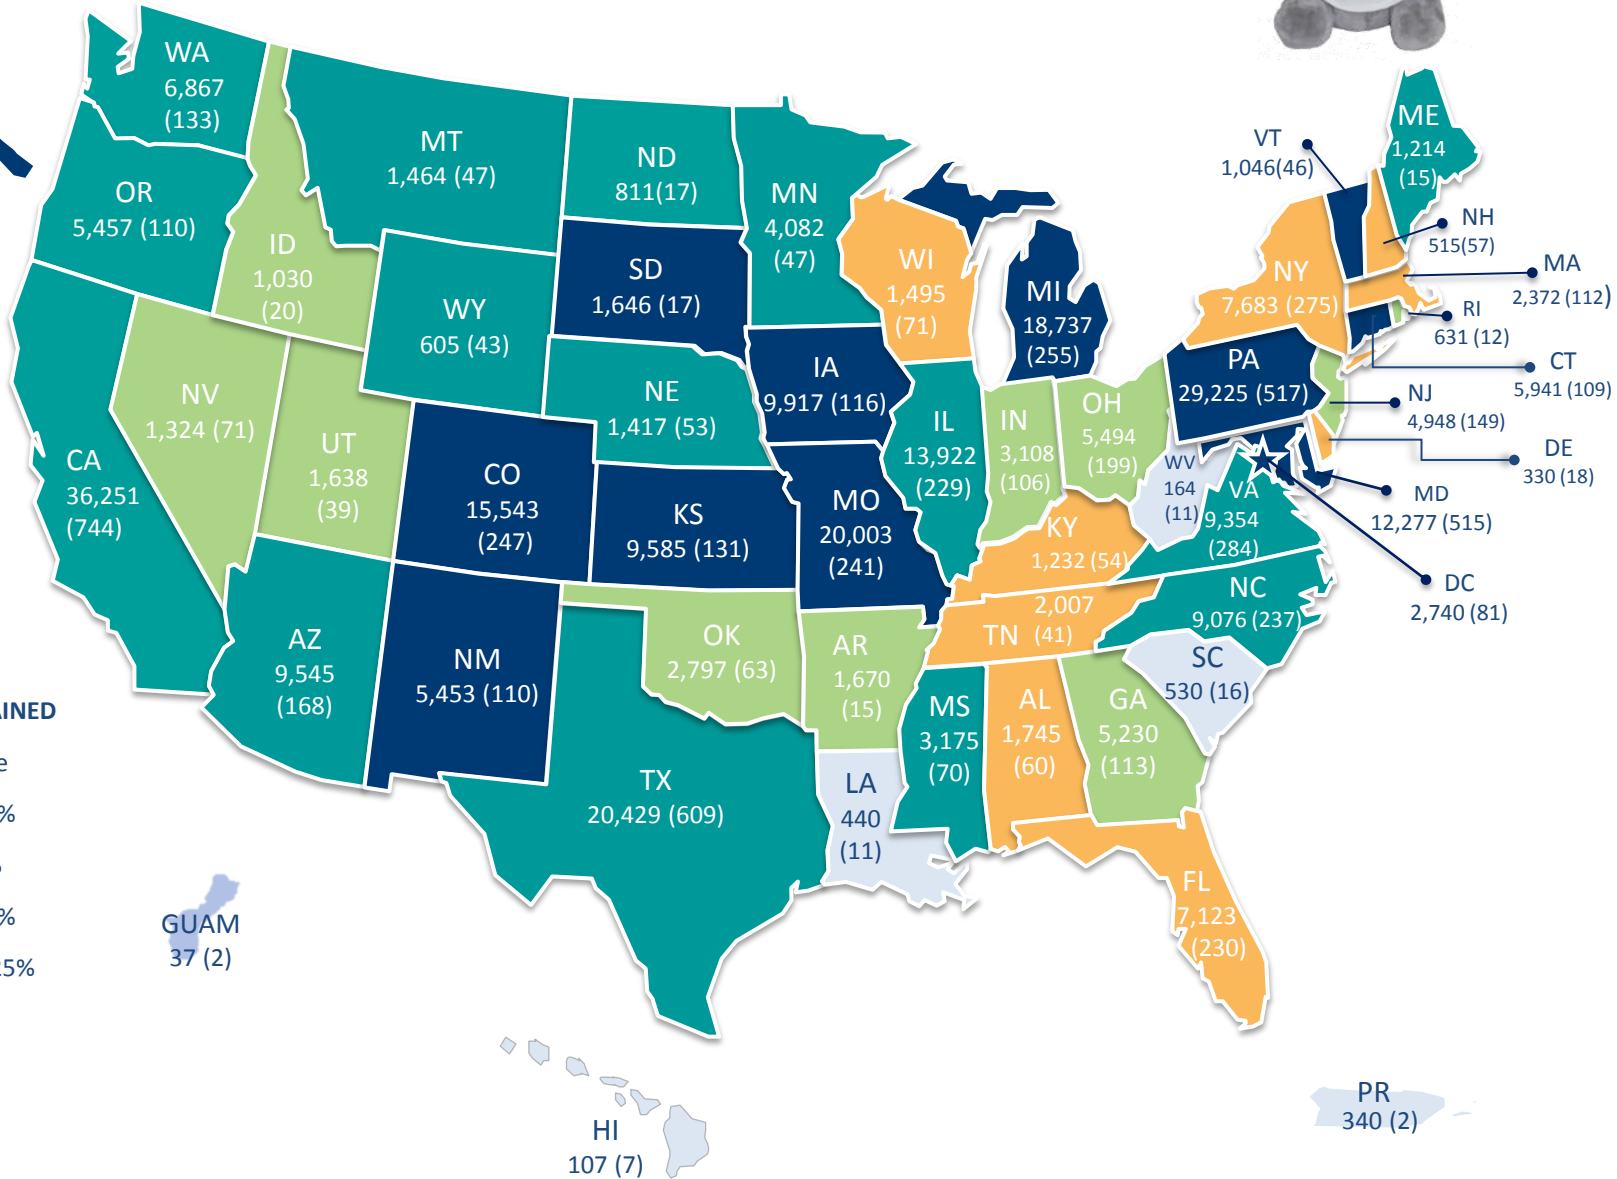

ALGEE-OMETER

More than 325,000 First Aiders in the US
Trained by more than 6,500 Instructors

PERCENTAGE OF POPULATION TRAINED

- 0.15% or more
- 0.075%-0.149%
- 0.04%-0.074%
- 0.025%-0.039%
- Less than 0.025%