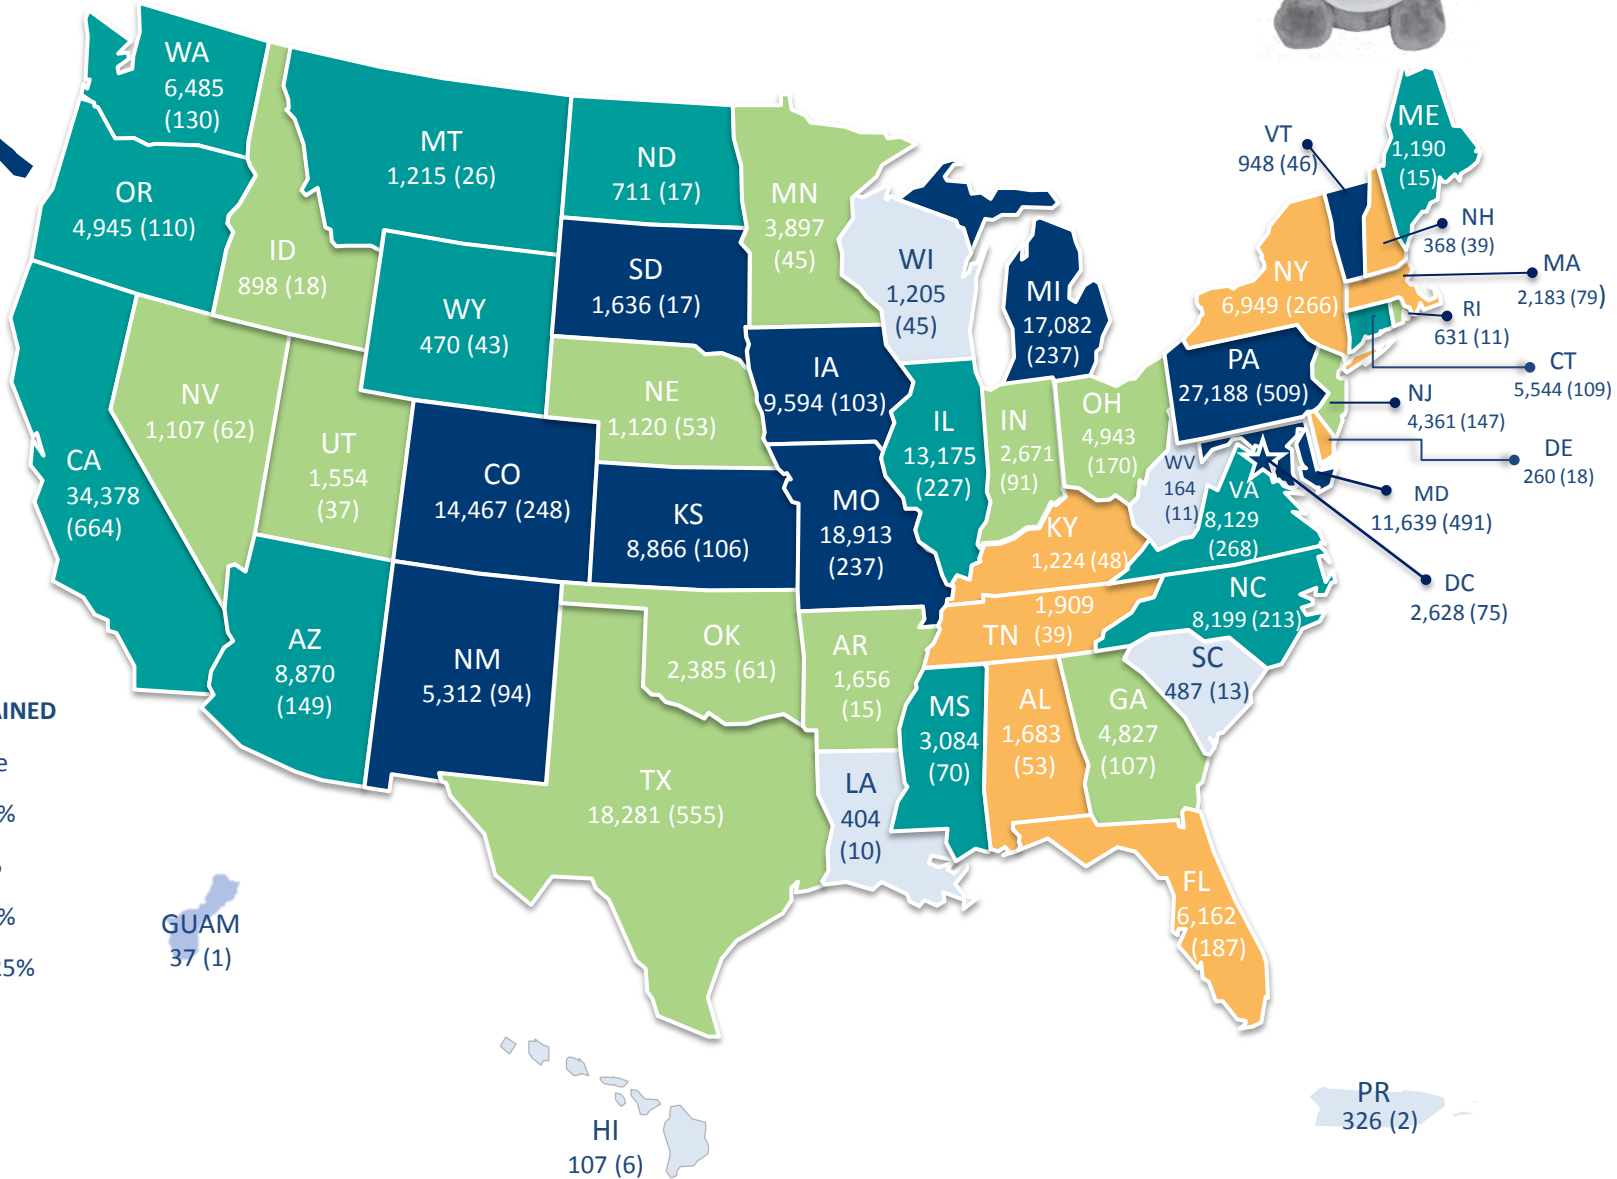

# ALGEE-OMETER

More than 310,000 First Aiders in the US  
Trained by more than 6,300 Instructors

## PERCENTAGE OF POPULATION TRAINED

- 0.15% or more
- 0.075%-0.149%
- 0.04%-0.074%
- 0.025%-0.039%
- Less than 0.025%