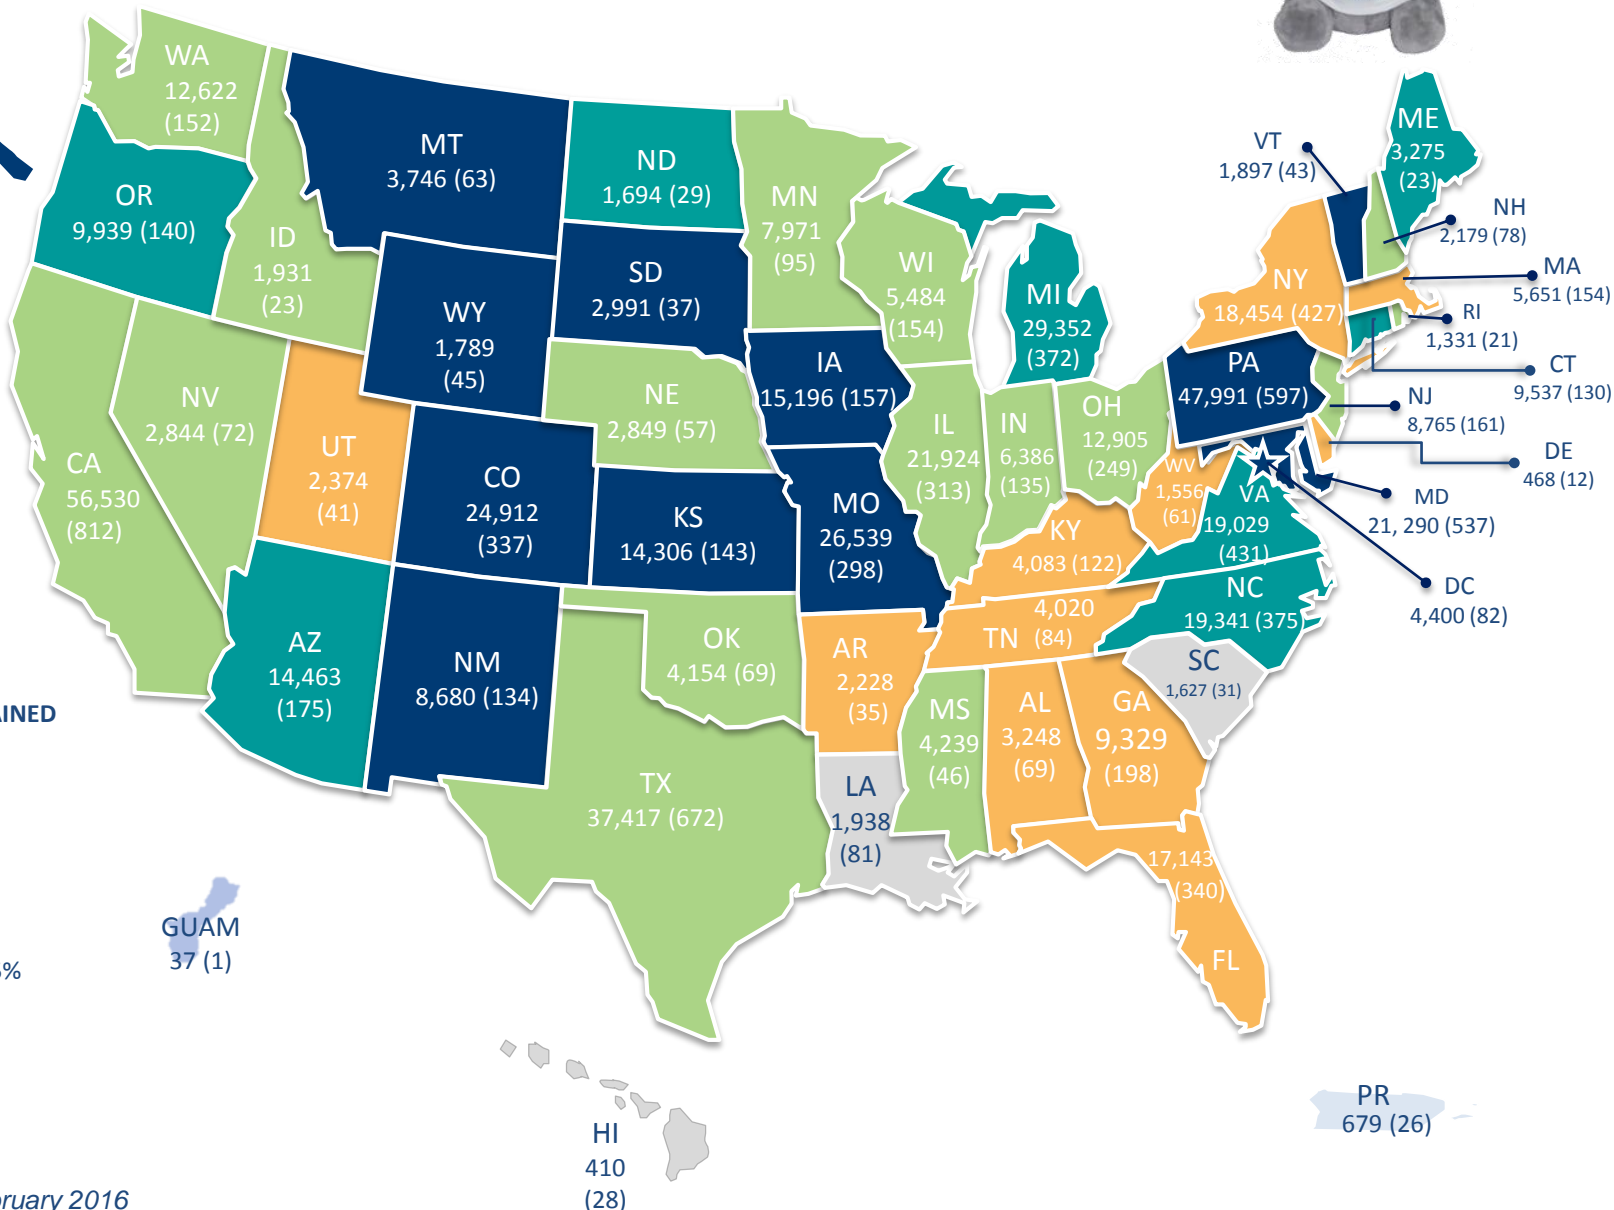

# ALGEE-OMETER

More than 540,000 First Aiders in the US  
Trained by more than 9,000 Instructors

## PERCENTAGE OF POPULATION TRAINED

- 0.3% or more
- 0.2%-0.29%
- 0.1%-0.19%
- 0.05%-0.09%
- Less than 0.05%