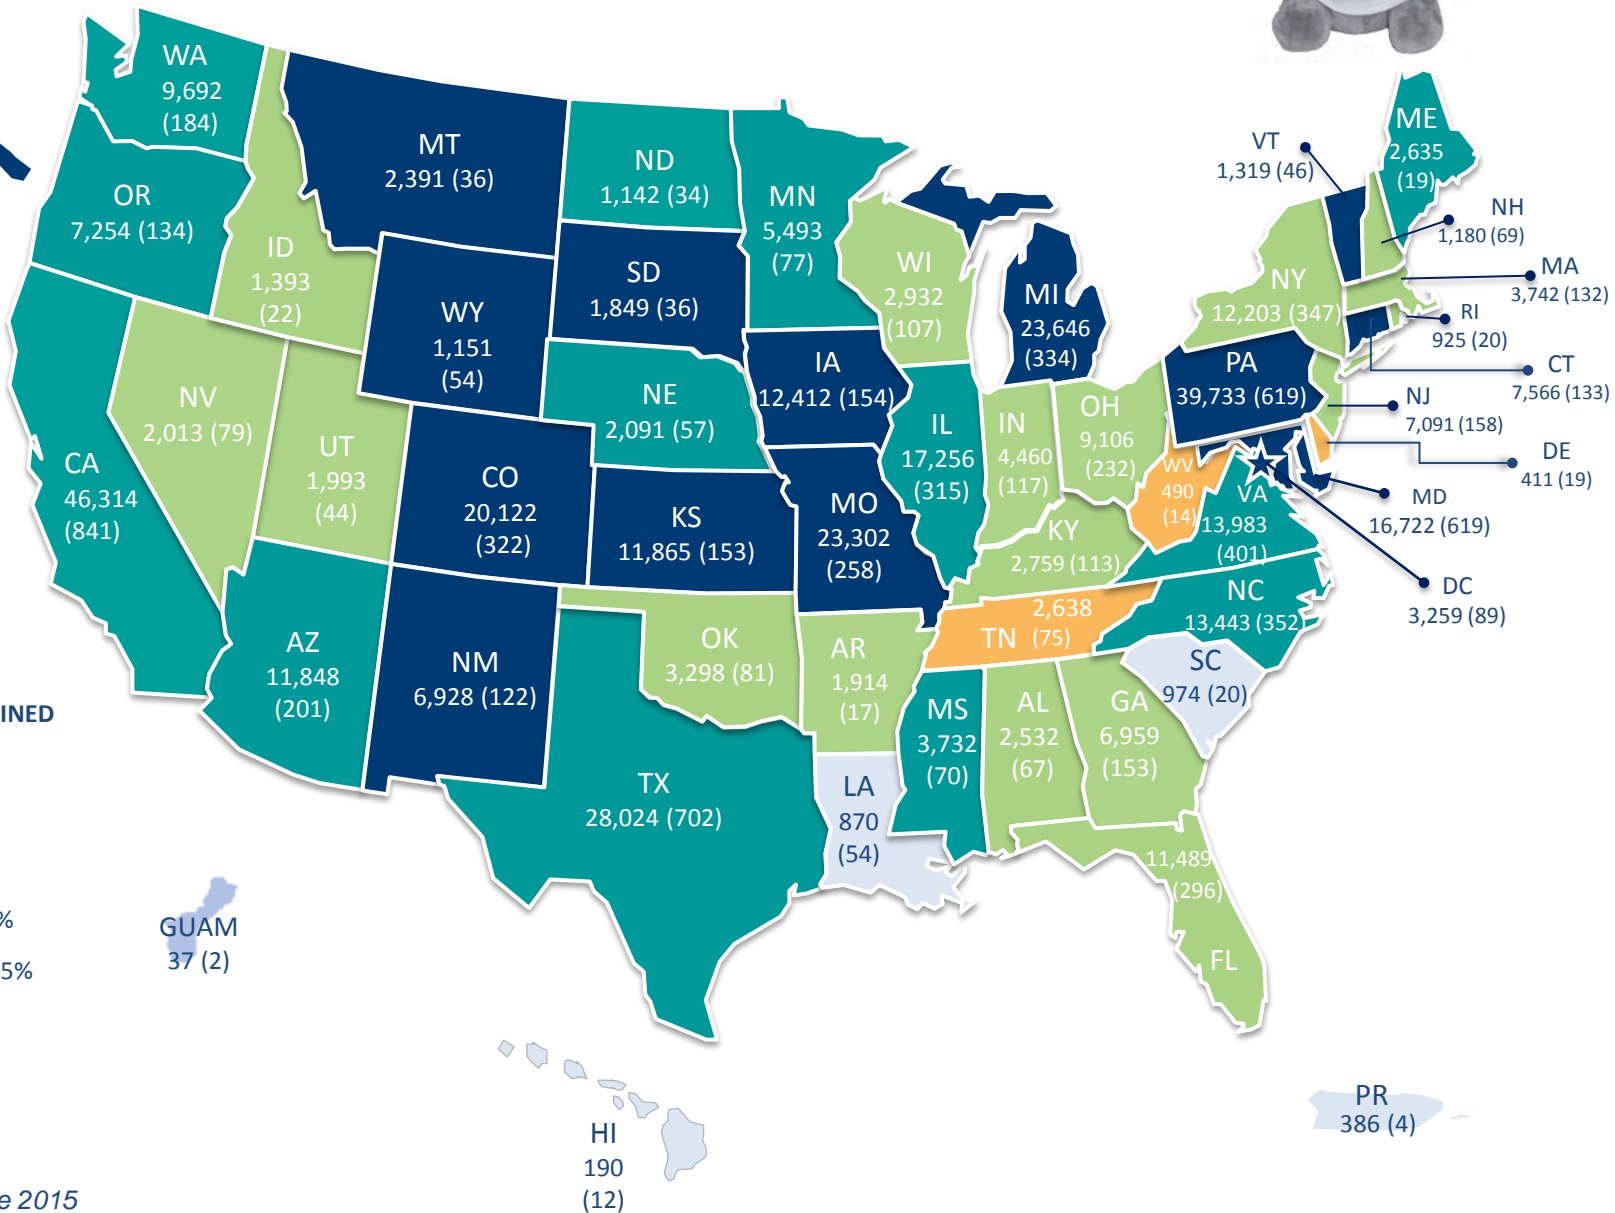

ALGEE-OMETER

More than 425,000 First Aiders in the US
Trained by more than 8,000 Instructors

PERCENTAGE OF POPULATION TRAINED

- 0.2% or more
- 0.1%-0.199%
- 0.05%-0.099%
- 0.025%-0.049%
- Less than 0.025%