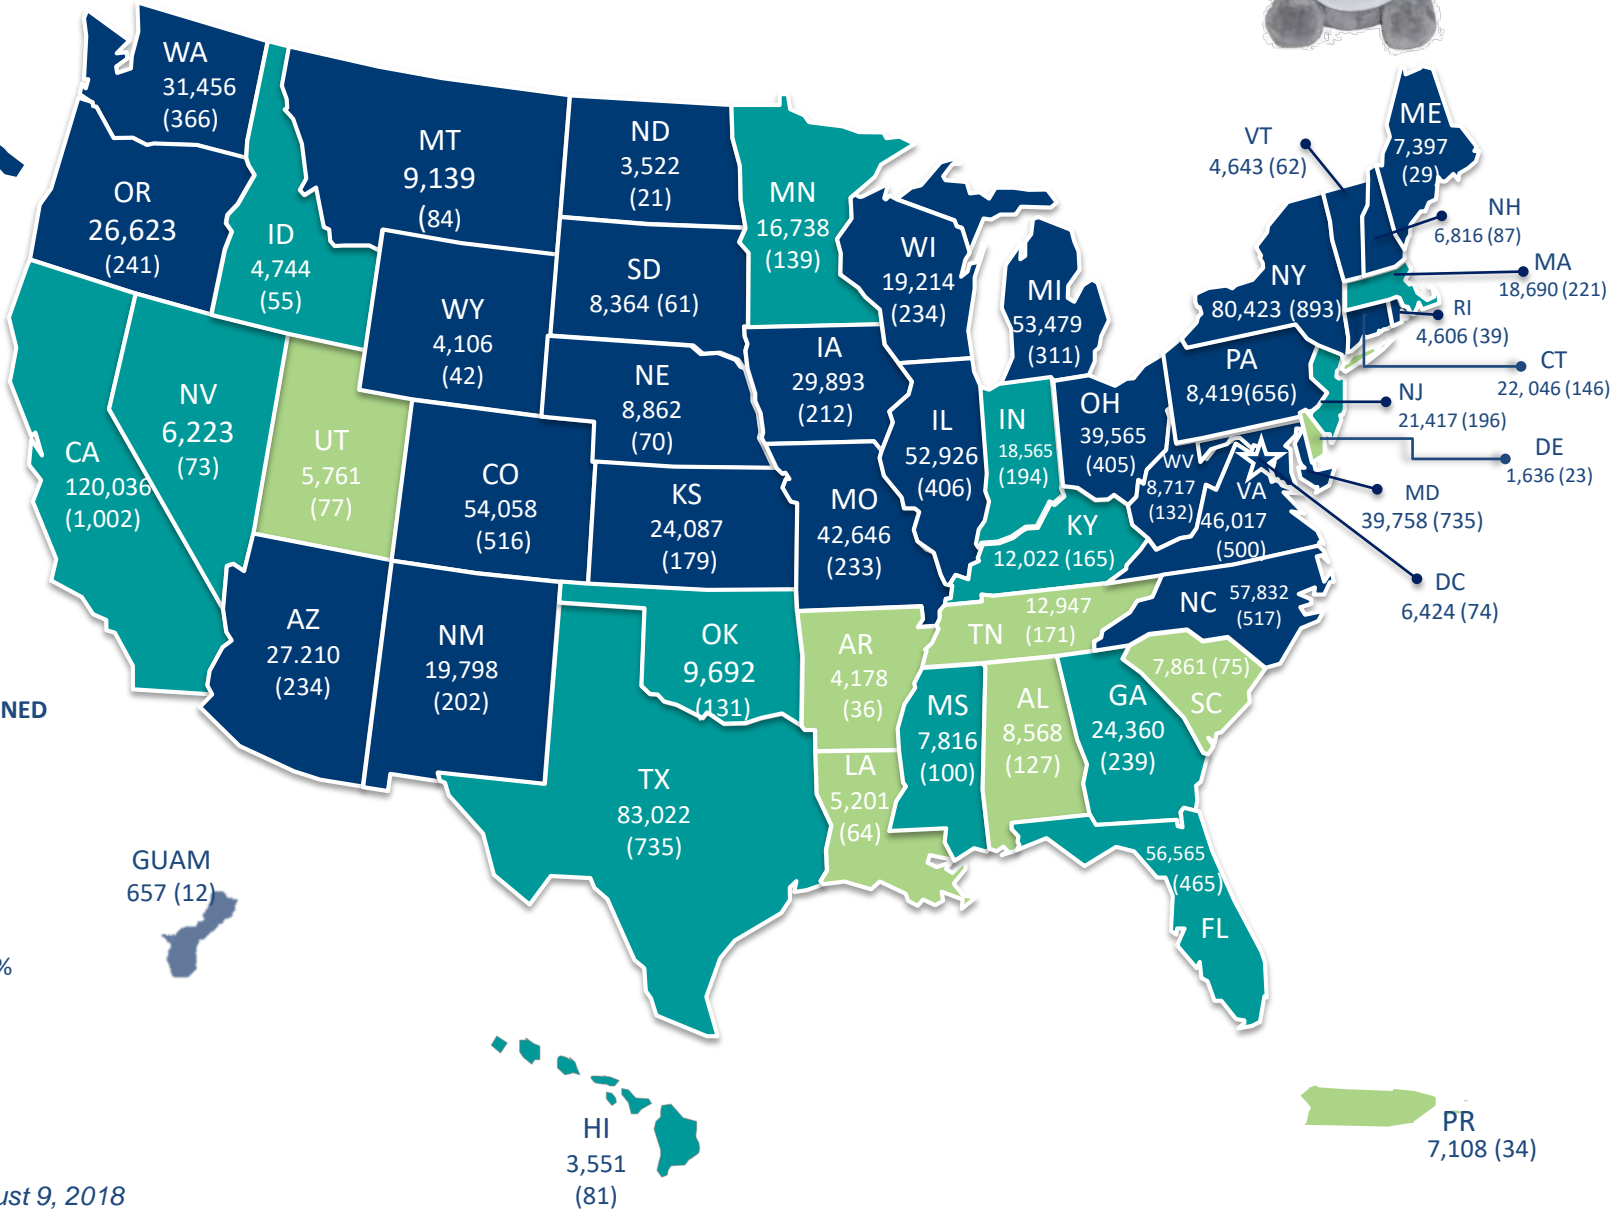

ALGEE-OMETER

More than 1.1 Million First Aiders in the US
Trained by more than 12,000 Instructors

PERCENTAGE OF POPULATION TRAINED

- 0.3% or more
- 0.2%-0.29%
- 0.1%-0.19%
- 0.05%-0.09%
- Less than 0.05%