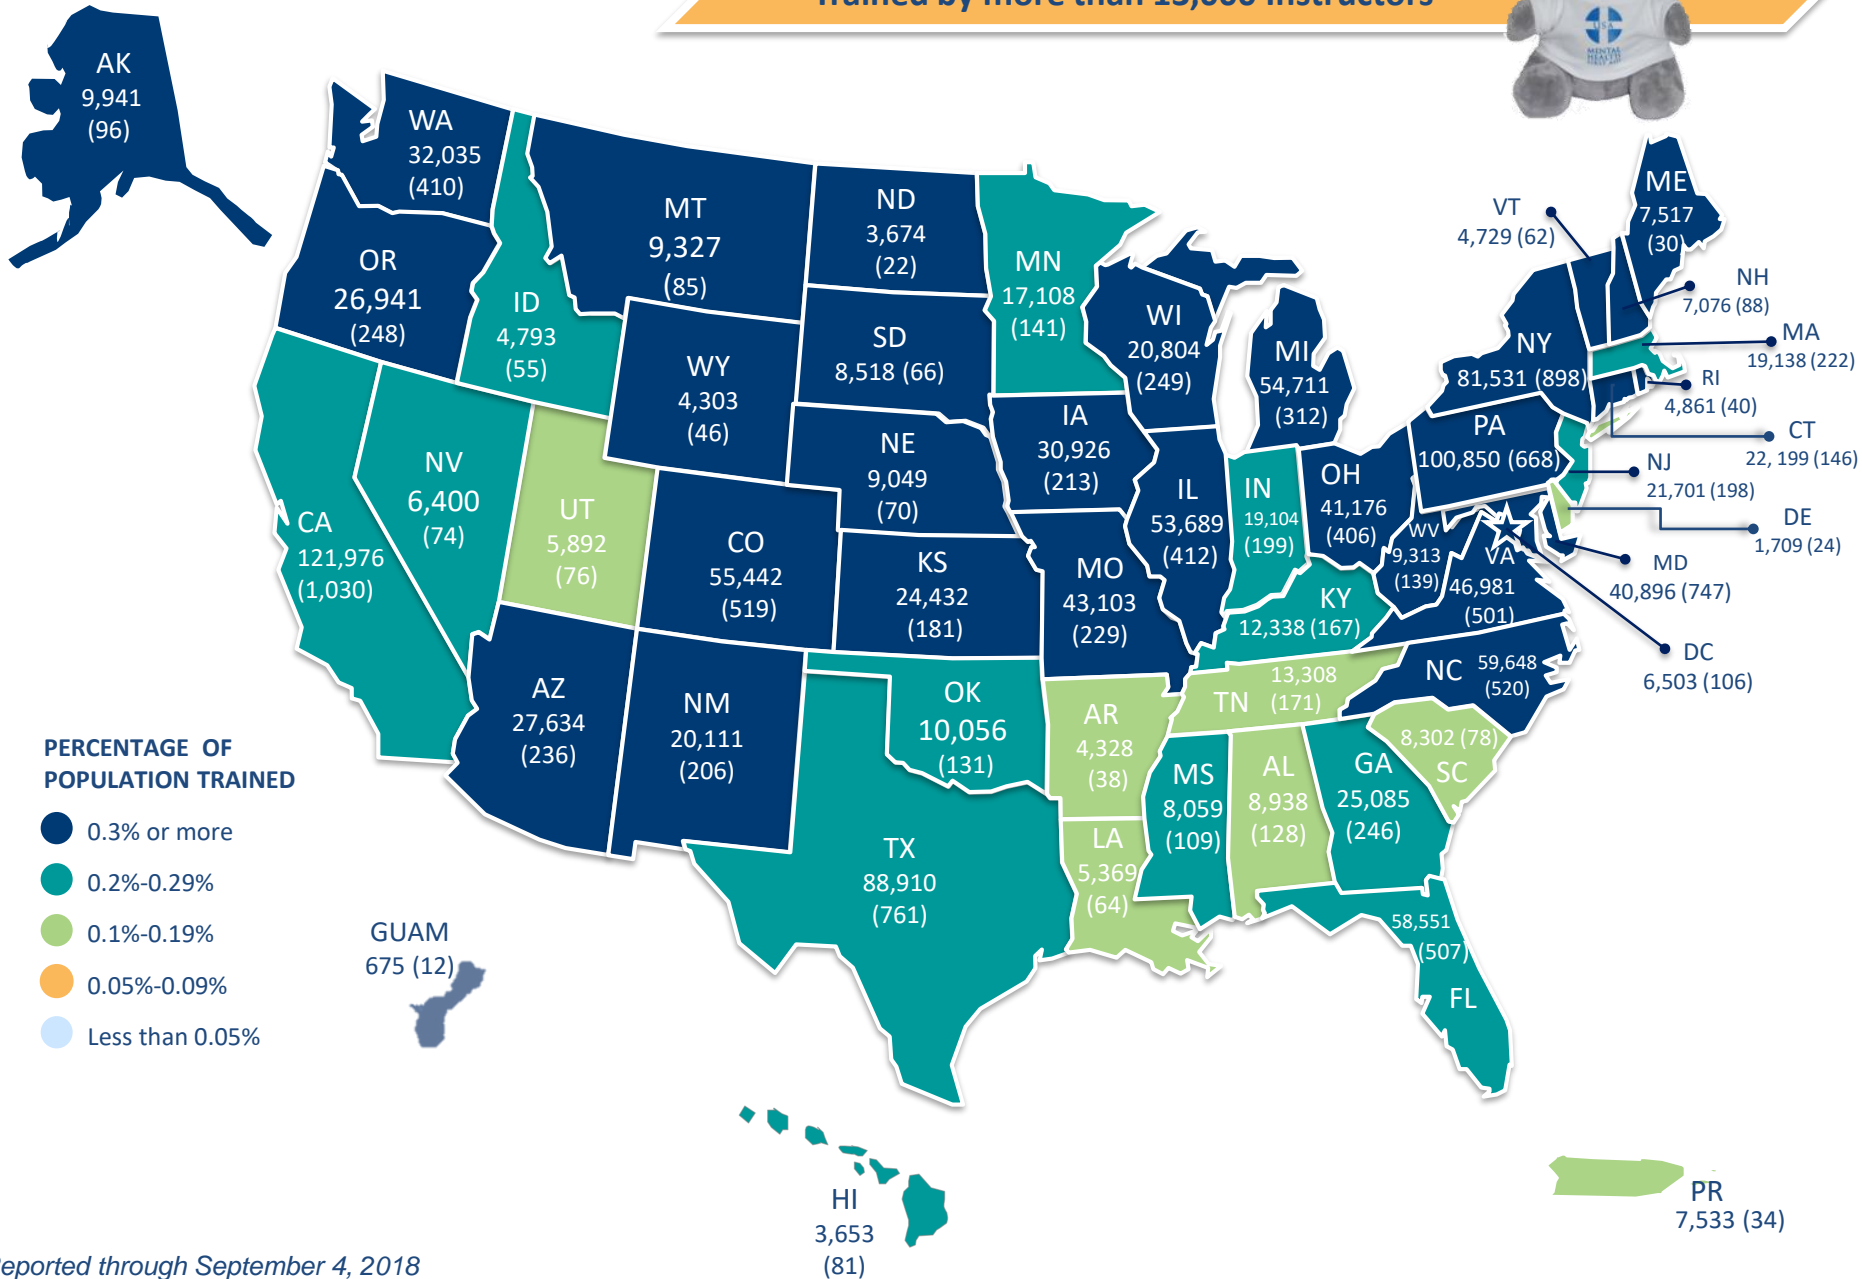

# ALGEE-OMETER

More than 1.3 Million First Aiders in the US  
Trained by more than 13,000 Instructors

## PERCENTAGE OF POPULATION TRAINED

- 0.3% or more
- 0.2%-0.29%
- 0.1%-0.19%
- 0.05%-0.09%
- Less than 0.05%